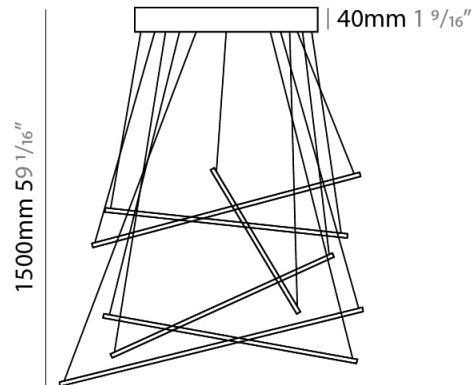

300mm 11 13/16"

300mm 11 13/16"